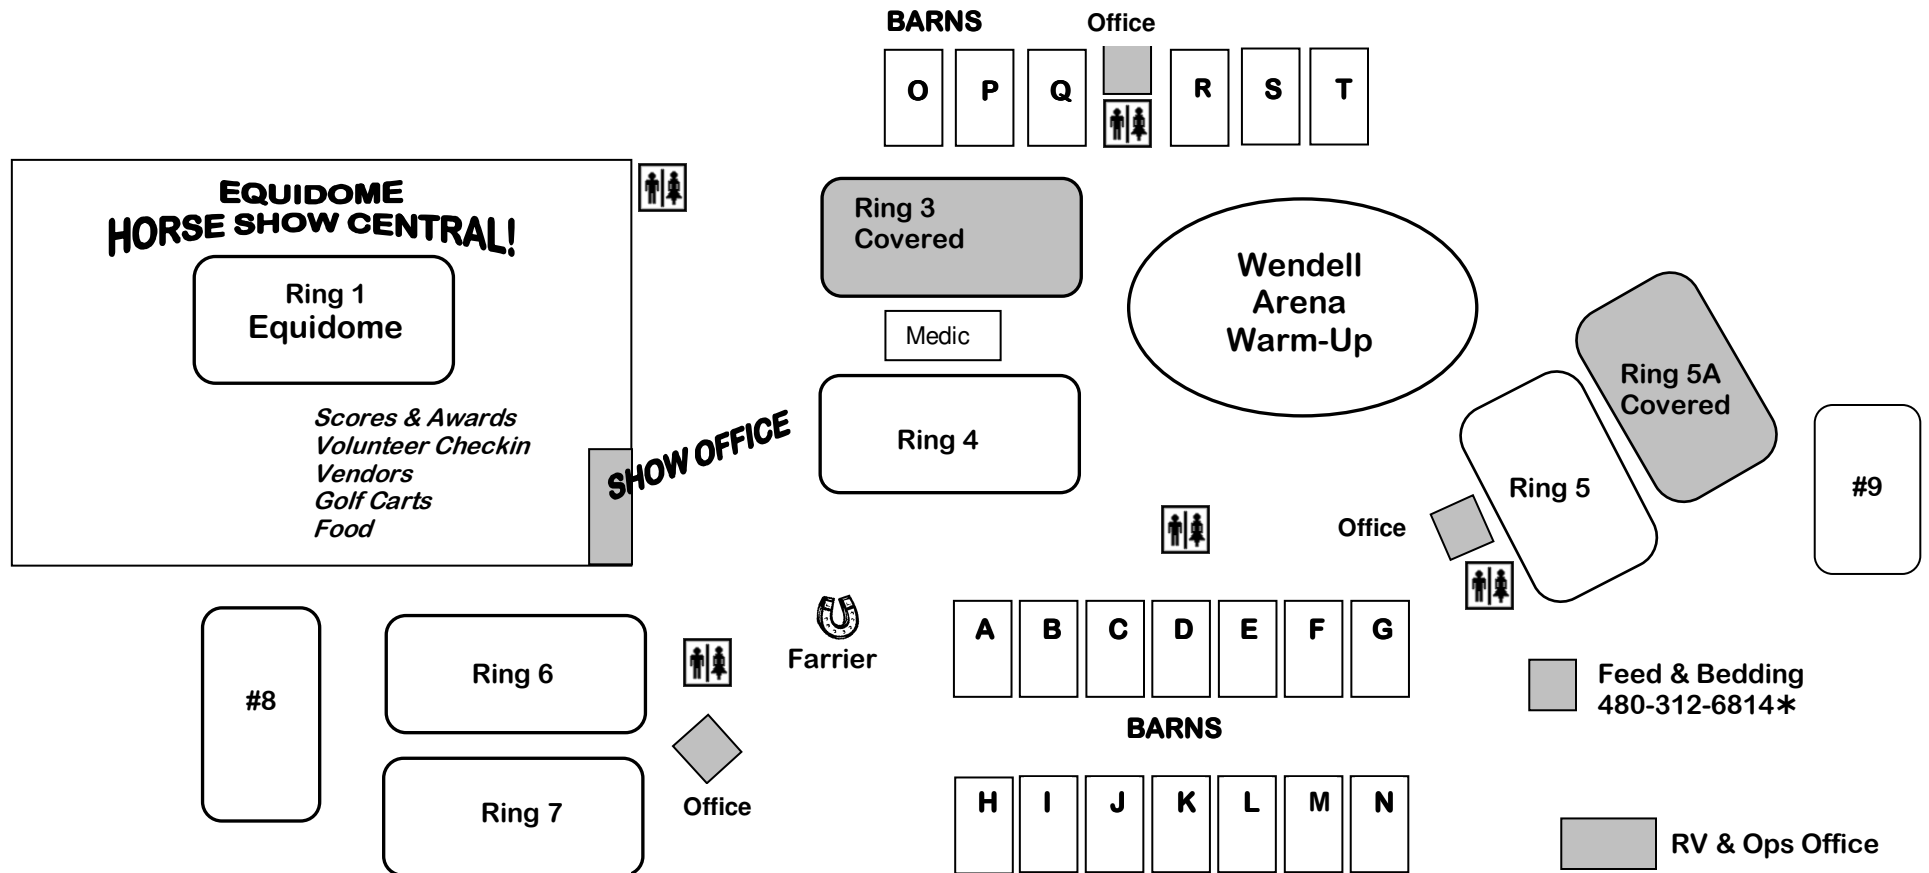

ARIZONA DRESSAGE ASSOCIATION SHOWS

www.azdressage.org

WESTWORLD EQUESTRIAN CENTER

16601 N Pima Rd; Scottsdale, AZ
www.scottsdaleAZ.gov/westworld

*Call this # to order bedding in advance. Leave the following information: Your name; trainer's name; phone number; barn & stall location (if known); amount & type of shavings (fine or large flake); and credit card number. A staff member will return your call.